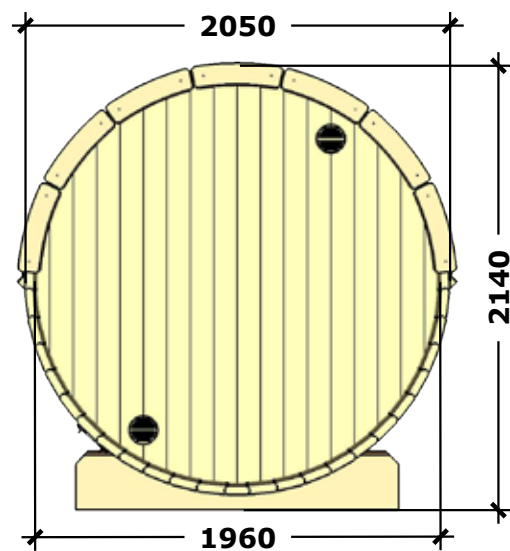

Fundamentplan Saunafass 280 basic

(LxBxH) 281x120x120 cm.

770 kg.