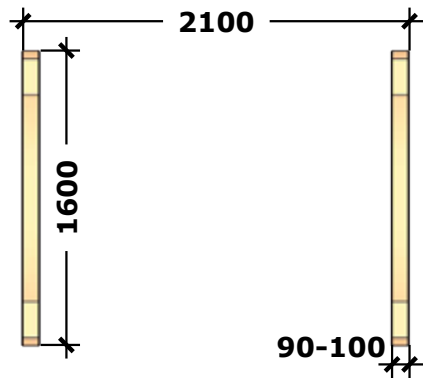

Fundamentplan Saunafass 280 basic

(LxBxH) 281x120x120 cm.

770 kg.