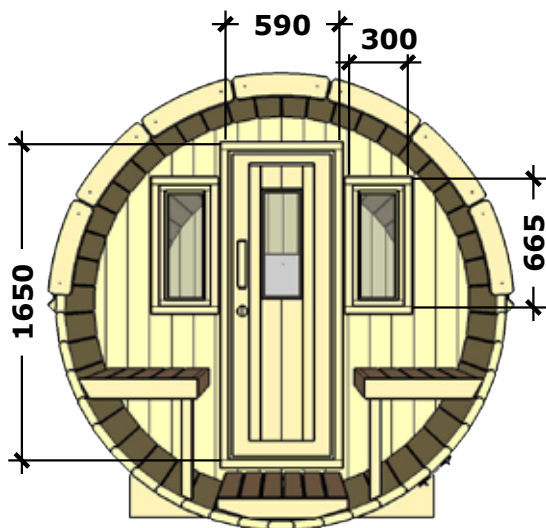

Fundamentplan Saunafass 280 basic

(LxBxH) 281x120x120 cm.

770 kg.